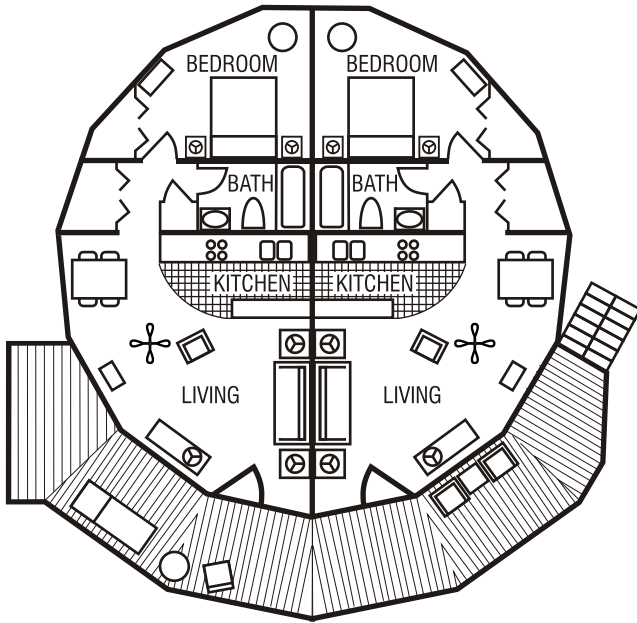

PO Box 2647 - 607 Atlantic Beach Causeway Suite 103
Atlantic Beach, North Carolina 28512-2647
Local 252-240-0273

PEPPERTREE RESORT

715 W. FORT MACON RD.
ATLANTIC BEACH, NC

FLOOR PLANS

ONE BEDROOM UNIT

TWO BEDROOM UNIT

TWO BEDROOM UNIT

THREE BEDROOM UNIT