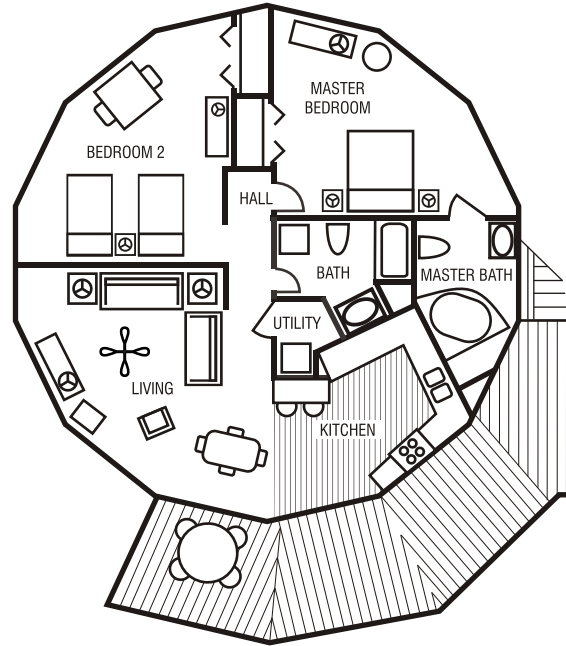

PO Box 2647 - 607 Atlantic Beach Causeway Suite 103
Atlantic Beach, North Carolina 28512-2647
Local 252-240-0273

PEPPERTREE RESORT

715 W. FORT MACON RD.
ATLANTIC BEACH, NC

FLOOR PLANS

ONE BEDROOM UNIT

TWO BEDROOM UNIT

TWO BEDROOM UNIT

THREE BEDROOM UNIT