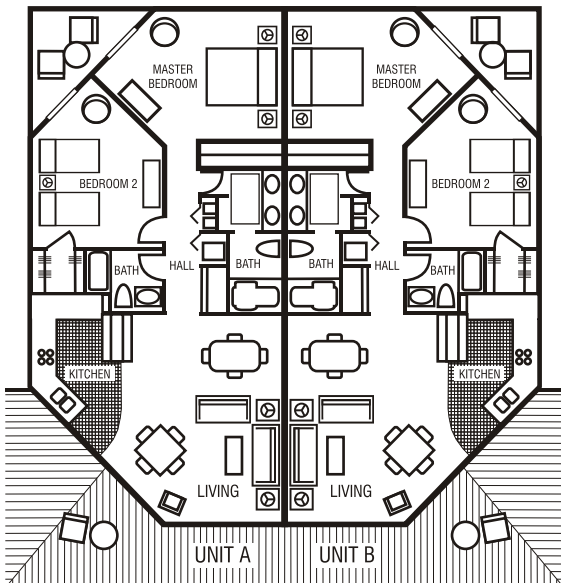

PO Box 2647 - 607 Atlantic Beach Causeway Suite 103
Atlantic Beach, North Carolina 28512-2647
Local 252-240-0273

PEPPERTREE RESORT

715 W. FORT MACON RD.
ATLANTIC BEACH, NC

FLOOR PLANS

ONE BEDROOM UNIT

TWO BEDROOM UNIT

TWO BEDROOM UNIT

THREE BEDROOM UNIT